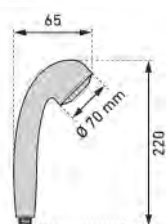

Brausegriff Simijet Multi

Poignée douche Simijet Multi

09 2112 96

verchromt
chromé
1/2" / 3 Strahl/Jets

1

49.39

53.20

LAUFEN